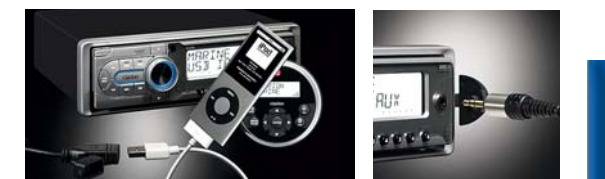

Front AUX Input for connection of portable audio player or other equipment.